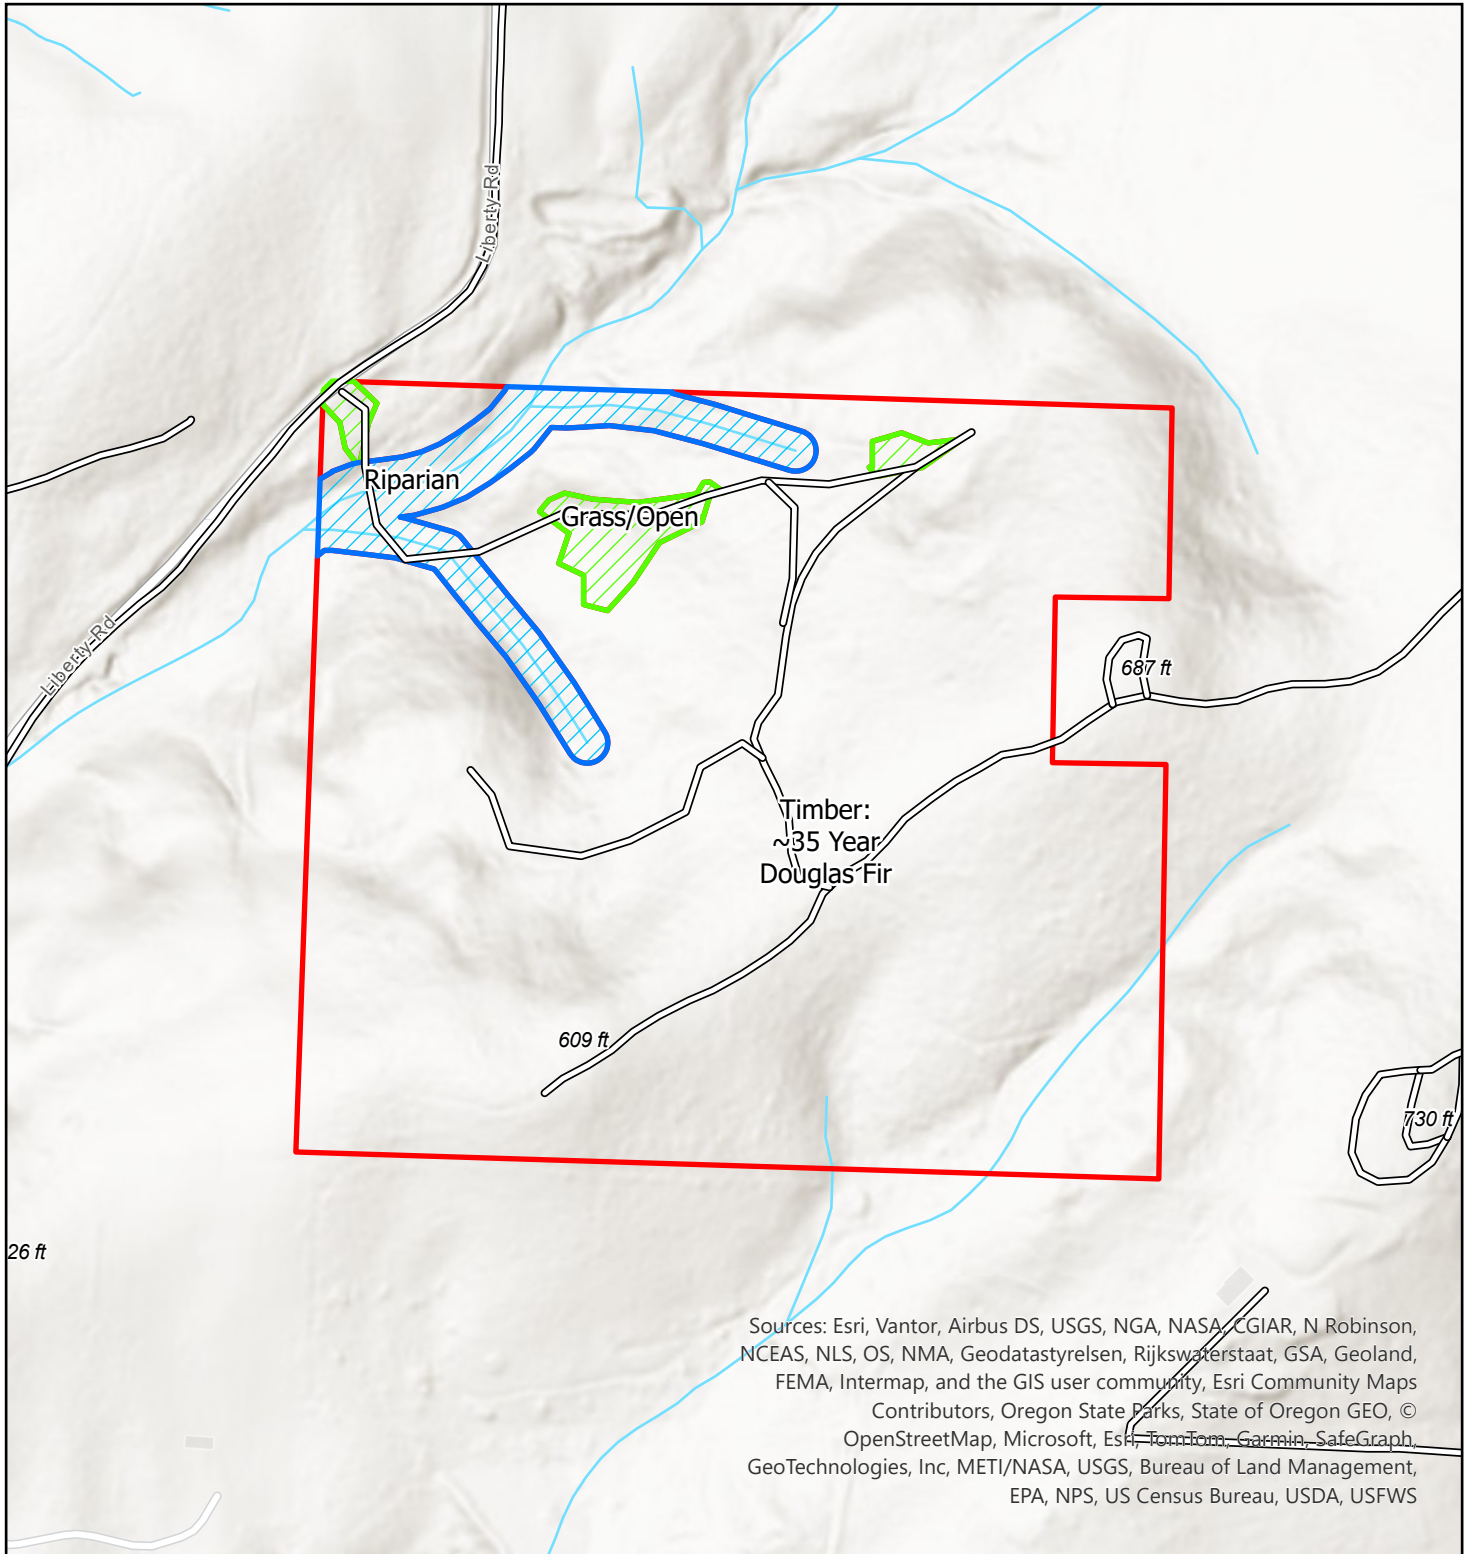

# Liberty Forest

Township 8 South, Range 6 West, Section 13, WM

## Timber Types

# Liberty Forest

Township 8 South, Range 6 West, Section 13, WM

Microsoft, Vantor