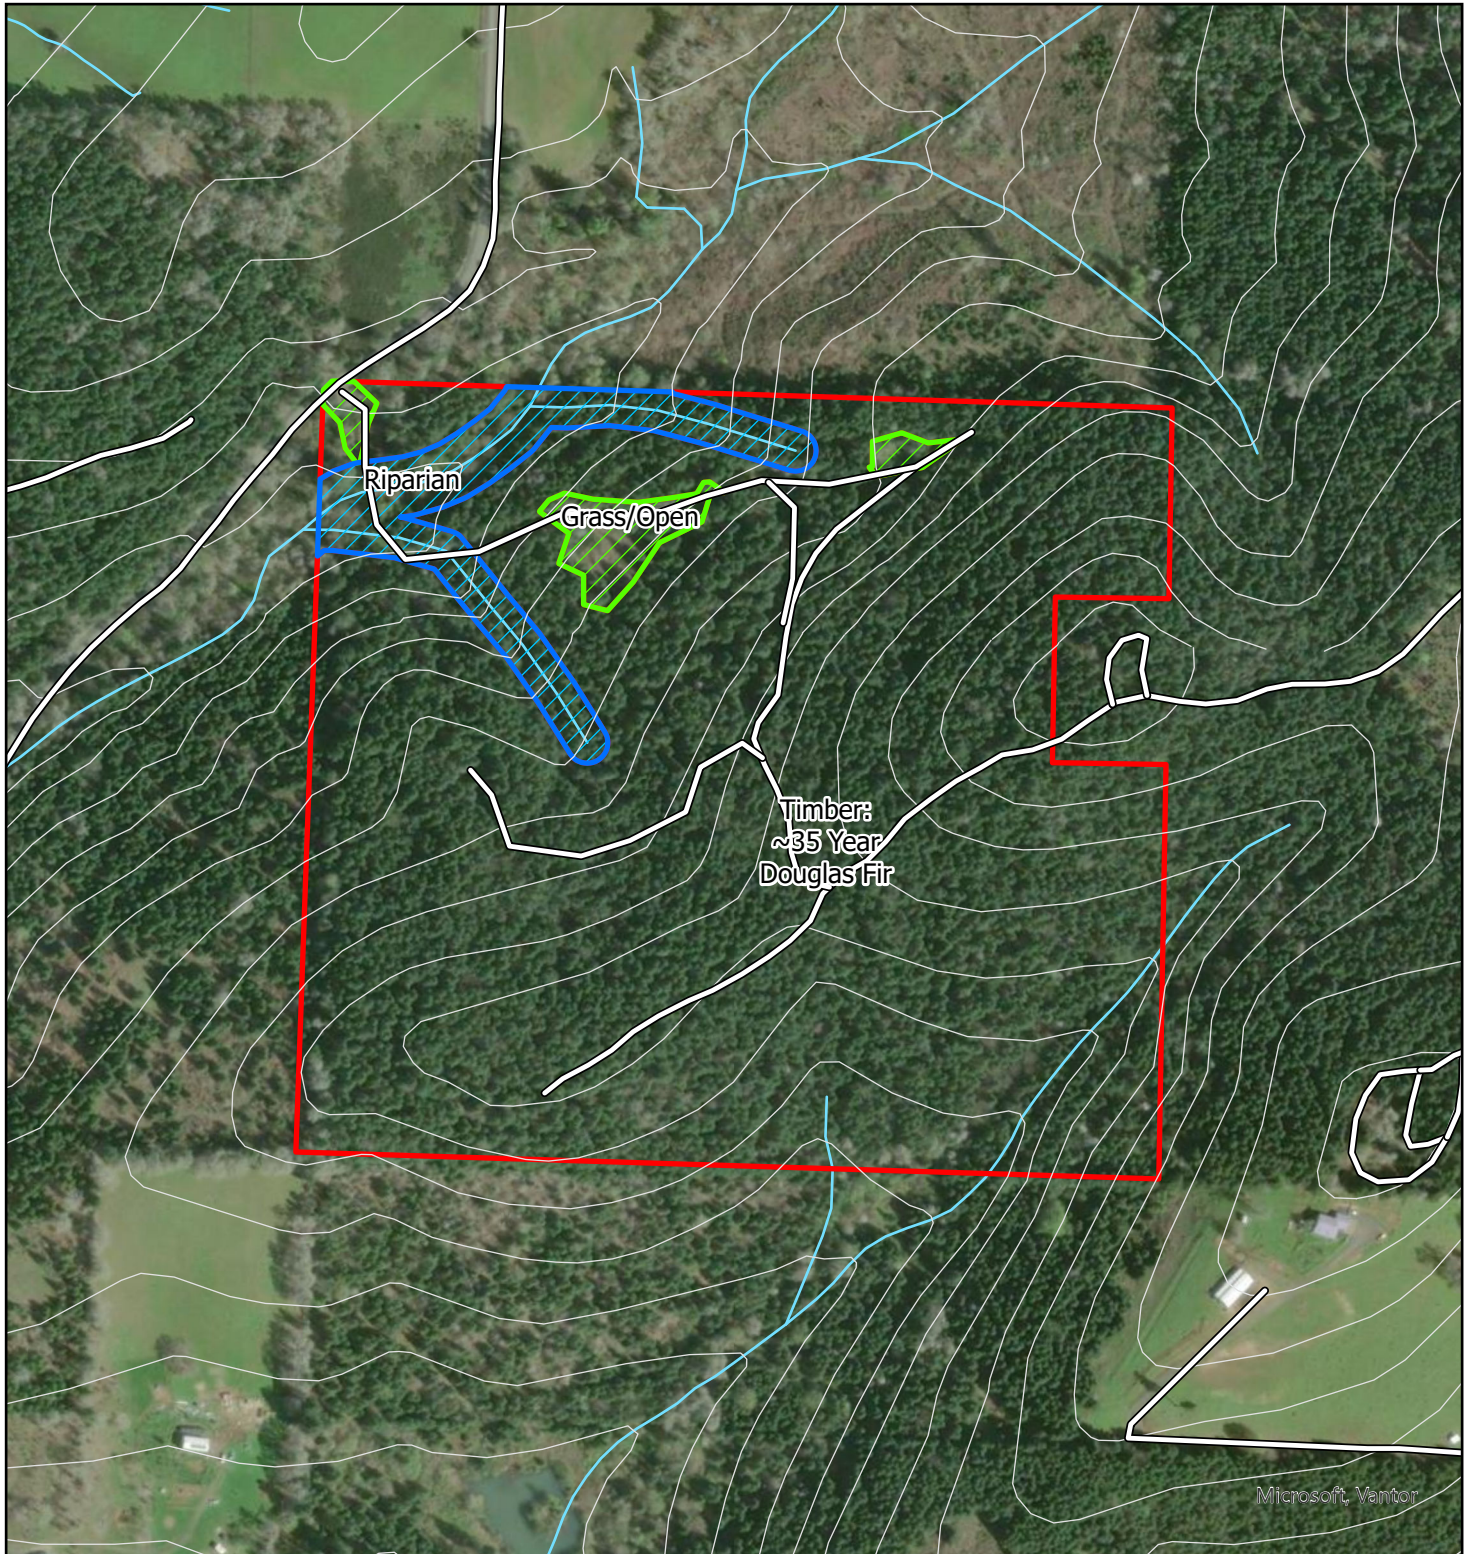

# Liberty Forest

Township 8 South, Range 6 West, Section 13, WM

# Liberty Forest

Township 8 South, Range 6 West, Section 13, WM

Microsoft, Vantor

## Timber Types